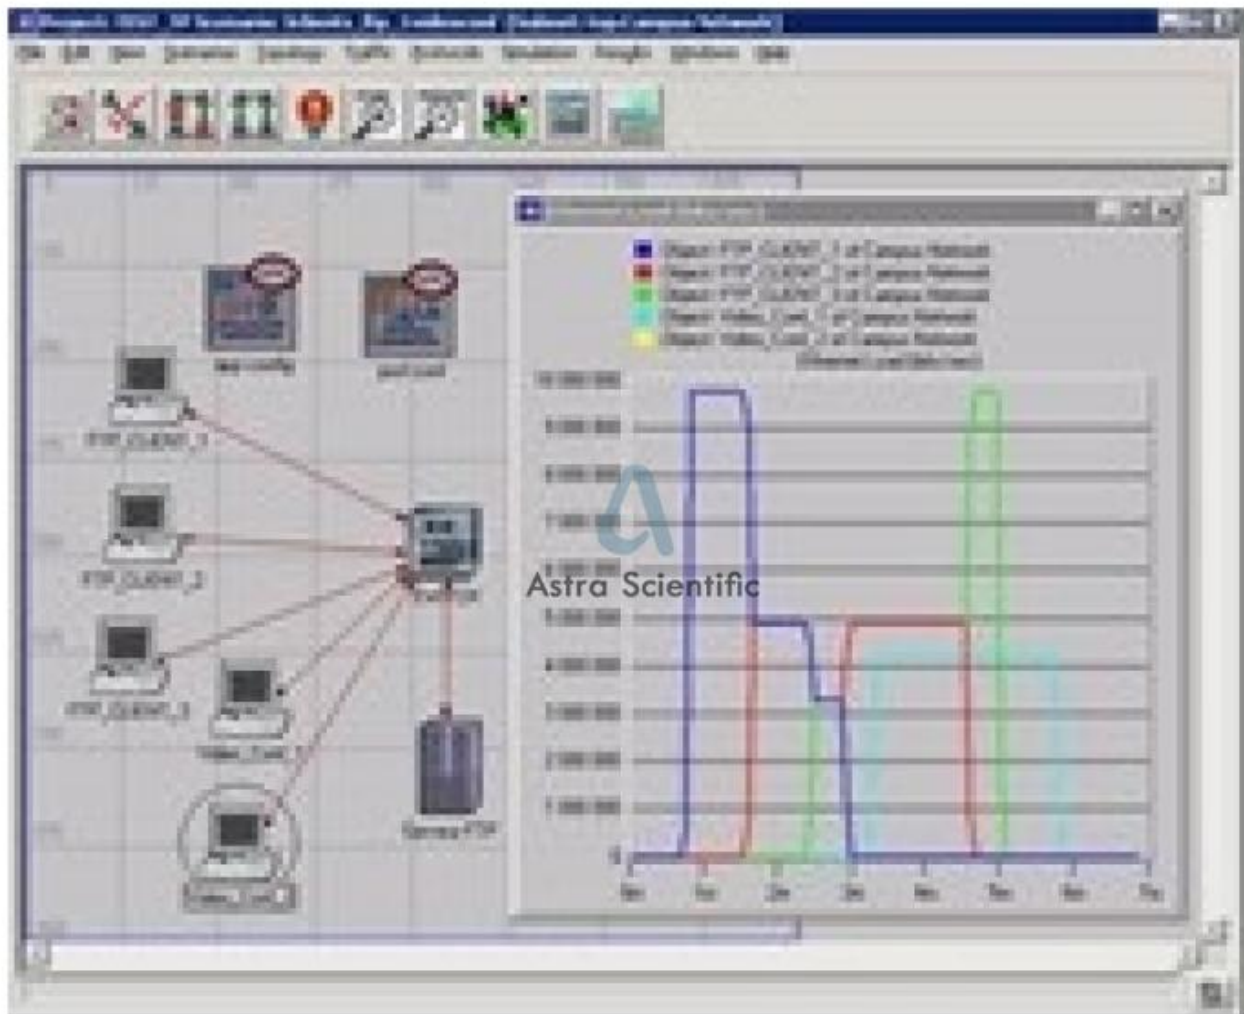

**Product Name :**  
Licensed software. OPNET NS2, Assembler, Multisim, MATLAB etc

**Product Code :**  
ASTRALAB-SUPPLYA137002

**Description :**

Licensed software. OPNET NS2, Assembler, Multisim, MATLAB etc Supplier in Africa and Lab Equipment South Africa, Africa Kenya, Uganda, Sudan, Algeria, Morocco, Angola, Ghana, Mozambique, Madagascar, Ivory Coast, Cameroon, Niger, Burkina Faso, Mali, Malawi, Nigeria, Ethiopia, Egypt, DR Congo, Tanzania, Togo, Sierra Leone, Libya, Congo, Central African Republic, Liberia, Mauritania, Eritrea, Gambia, Botswana, Namibia, Gabon, Lesotho, Guinea Bissau, Equatorial Guinea, Mauritius, Eswatini, Djibouti, Reunion, Comoros, Cape Verde, Western Sahara, Mayotte, Sao Tome, Seychelles, Zambia, Chad, Somalia, Senegal, Zimbabwe, Guinea, Rwanda, Benin, Burundi, Tunisia, South Sudan.