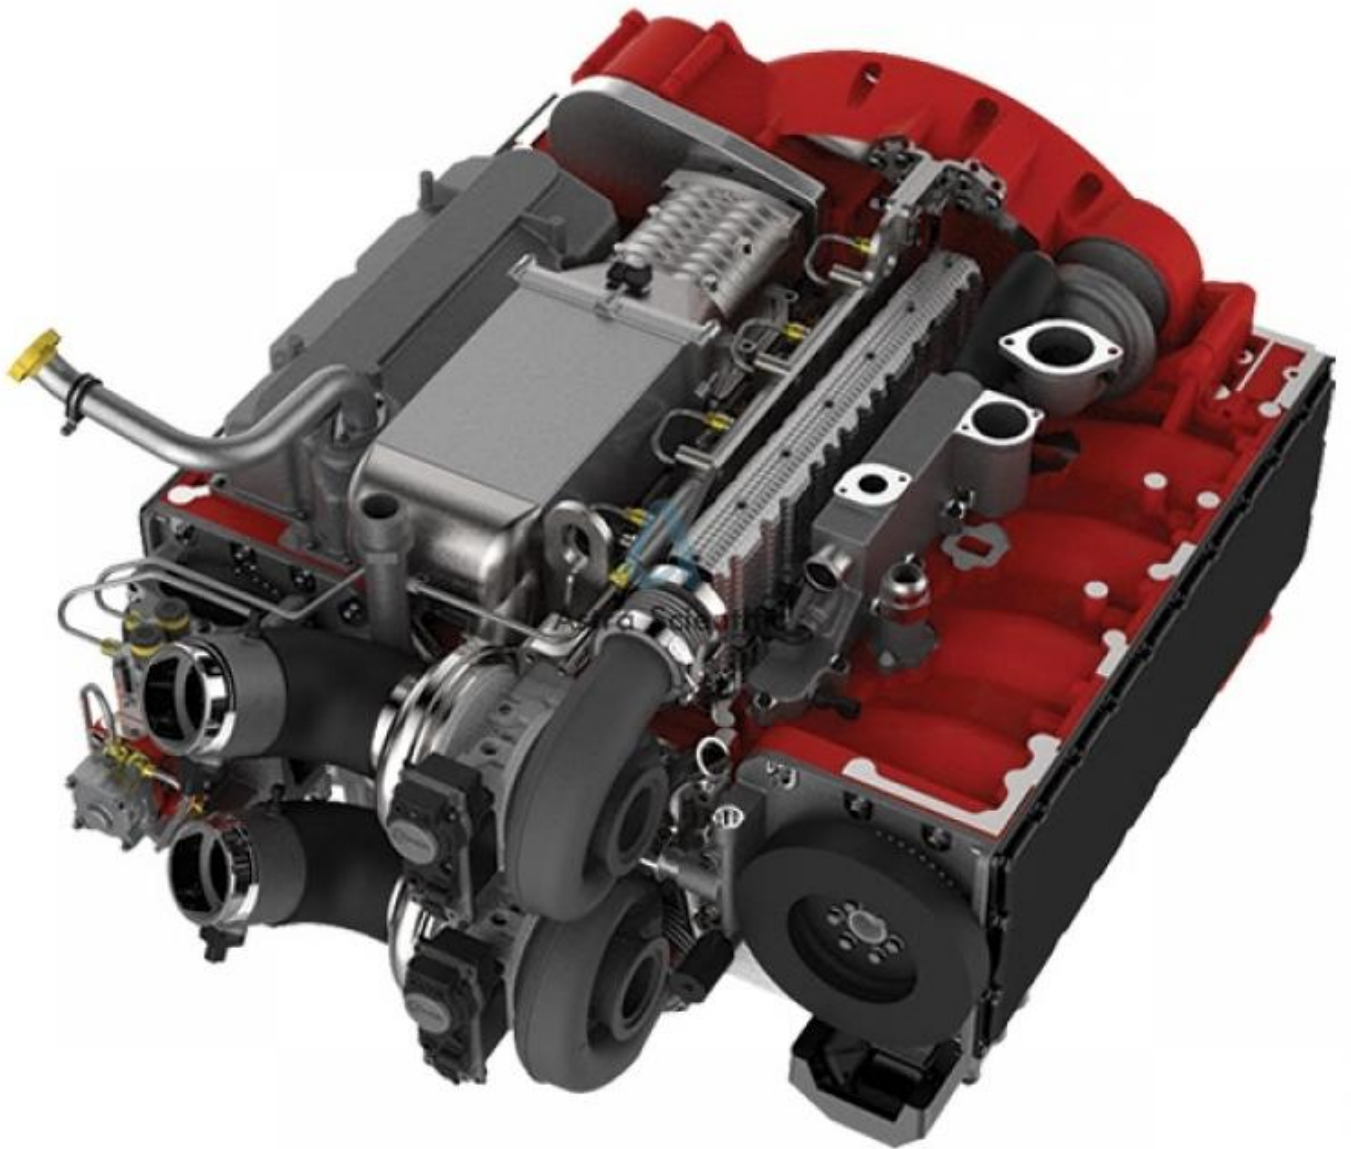

Product Name :
Opposed Piston Engine

Product Code :
ASTRALAB-SUPPLYA21093

Description :

Opposed Piston Engine

Technical Specification :

Single-body carburettor.

Ignition with magneto.

Operated: Electrically (Motor 230 V).

Air cooling Gear distribution with camshaft in the crankcase.

Lycoming/Piaggio/Continental 6-opposed cylinders engine.

Equipment Layout: On Stand with Wheels

Astra Scientific

www.astrascientific.com, **Email:** info@astrascientific.com