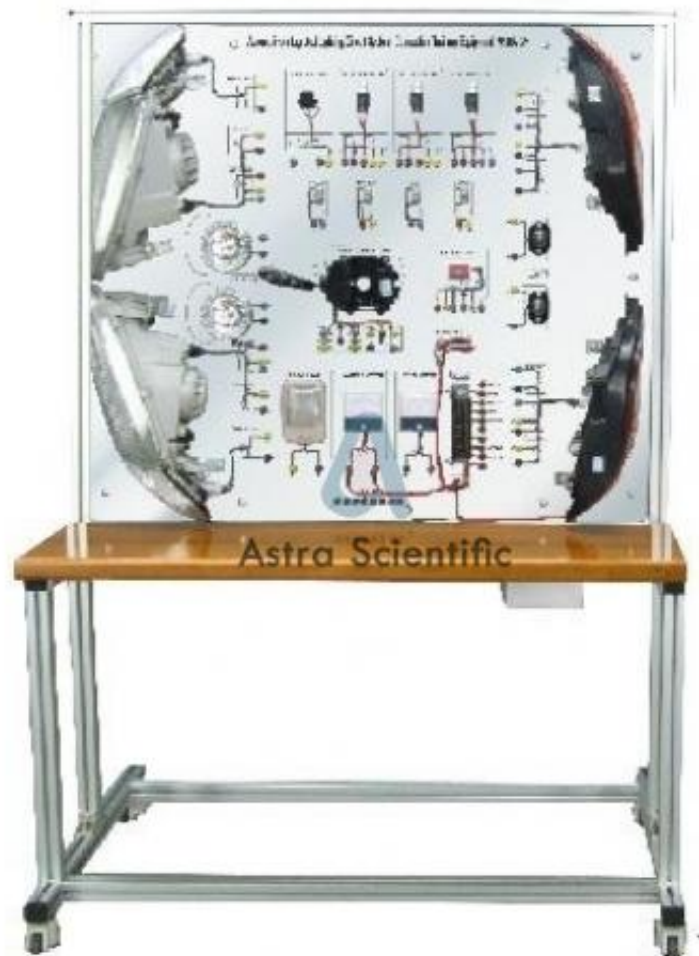

Product Name :
Automotive Lighting and Accessory Circuits

Product Code :
EES1

Description :

Automotive Lighting and Accessory Circuits, We are manufacturer, supplier, exporter and solution provider in quality Automotive Lighting and Accessory Circuits

Technical Specification :

The CL-1918, Automotive Lighting and Accessory Circuits, contains automotive lighting system components mounted on modular plastic plates --- called Moduponents® --- where the student...