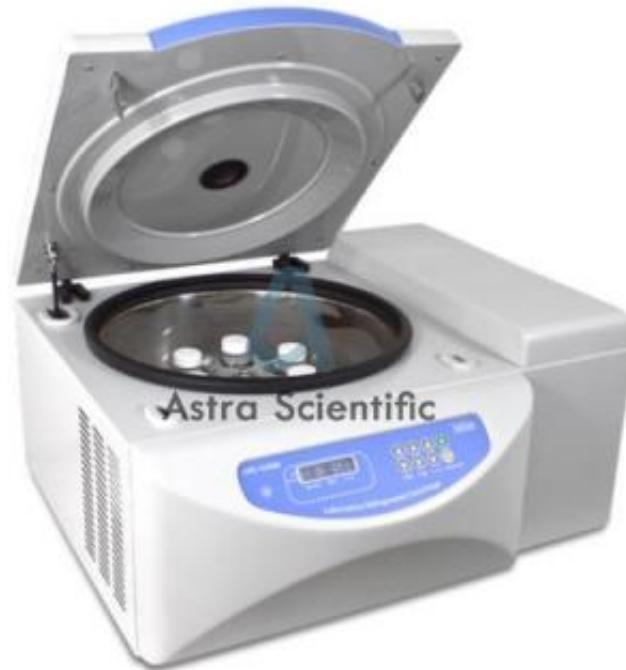

**Product Name :**  
Centrifuge, Spin Top, Digital, 10000 rpm

**Product Code :**  
ANALYTICAL SUK-AS03LAB060

**Description :**

Centrifuge, Spin Top, Digital, 10000 rpm

**Technical Specification :**

Special Features

Microprocessor controlled, Micro-Centrifuge machine(Mini Centrifuge) speed 1000 to 10000 rpm

Quiet & reliable

Small foot print

Built in power supply

Digital display of time & RPM

High quality brushless motor