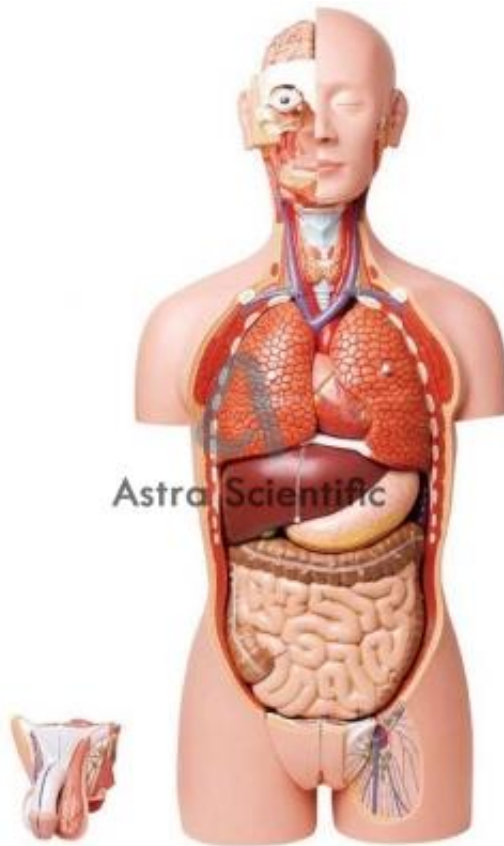

**Product Name :**  
Torso With Interchangeable Sex Organs 24 Parts

**Product Code :**  
ANATOMYSUK-AS06LAB004F

**Description :**

Torso With Interchangeable Sex Organs 24 Parts

**Technical Specification :**

Removable female breast with rib insertions, heart in 2 parts, 2-lung halves, liver with gall bladder, stomach two parts, large and small intestines with appendix flap opening and cover four parts, half of kidney, male genital organs in 4-parts and female genital organs in 3-parts with embryo in the 3rd month of pregnancy. Life size cut away spine showing the head with nasal and buccal cavity, half brain, eye with optic nerve. The back shows the vertebral column, spinal cord with nerve endings and the 7th dorsal vertebra is removable. Mounted on a base. Numbered with English Key Card.