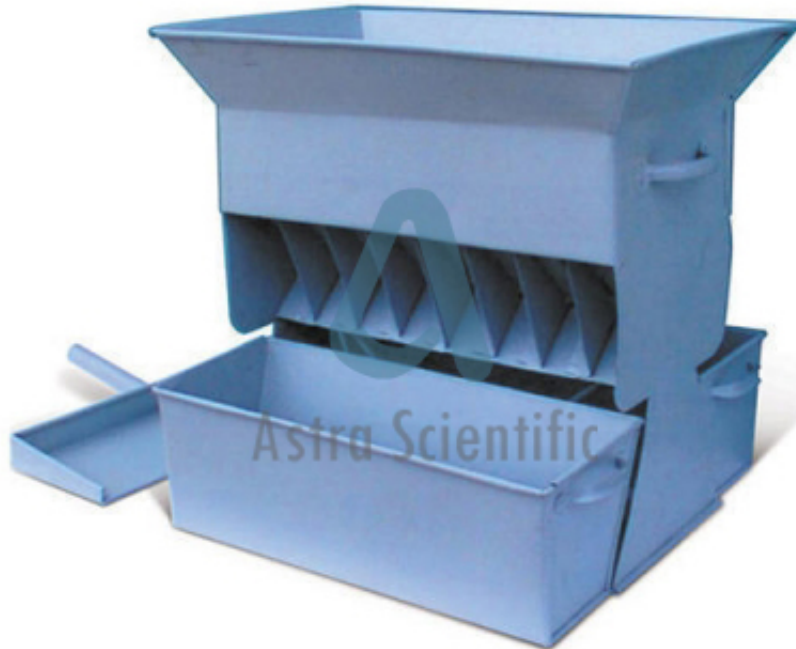

Product Name :
Astra Scientific Riffle Sample Divider IS

Product Code :
ASTAGGRE-0019

Description :

Astra Scientific Riffle Sample Divider IS

Technical Specification :

Specification: It consists of a sheet metal box mounted on Legs and fitted with a series of chutes of equal width which discharge the material alternatively in Opposite Directions into separate pans. The chutes of the Riffle are steep enough to allow rapid flowing of the Materials