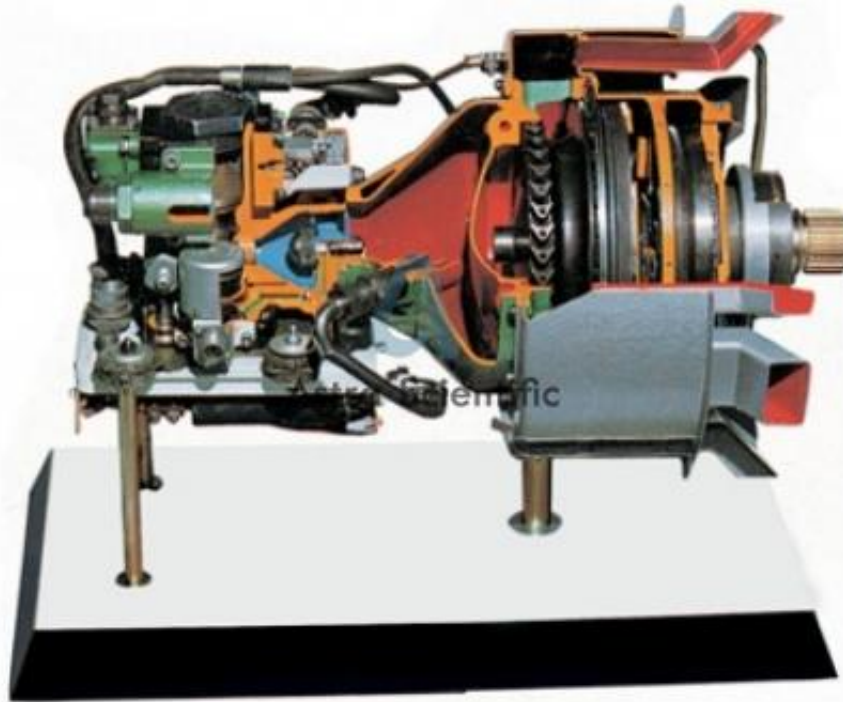

Product Name :
Turbo Starter Small Turbine Engine

Product Code :
ASTRALAB-SUPPLYA21095

Description :

Turbo Starter Small Turbine Engine

Technical Specification :

This cutaway model is carefully sectioned for training purposes, professionally painted with different colors to better differentiate the various parts, cross-sections, lubricating circuits, fuel system, cooling system etc. Many parts have been chromium, plated and galvanized for a longer life.