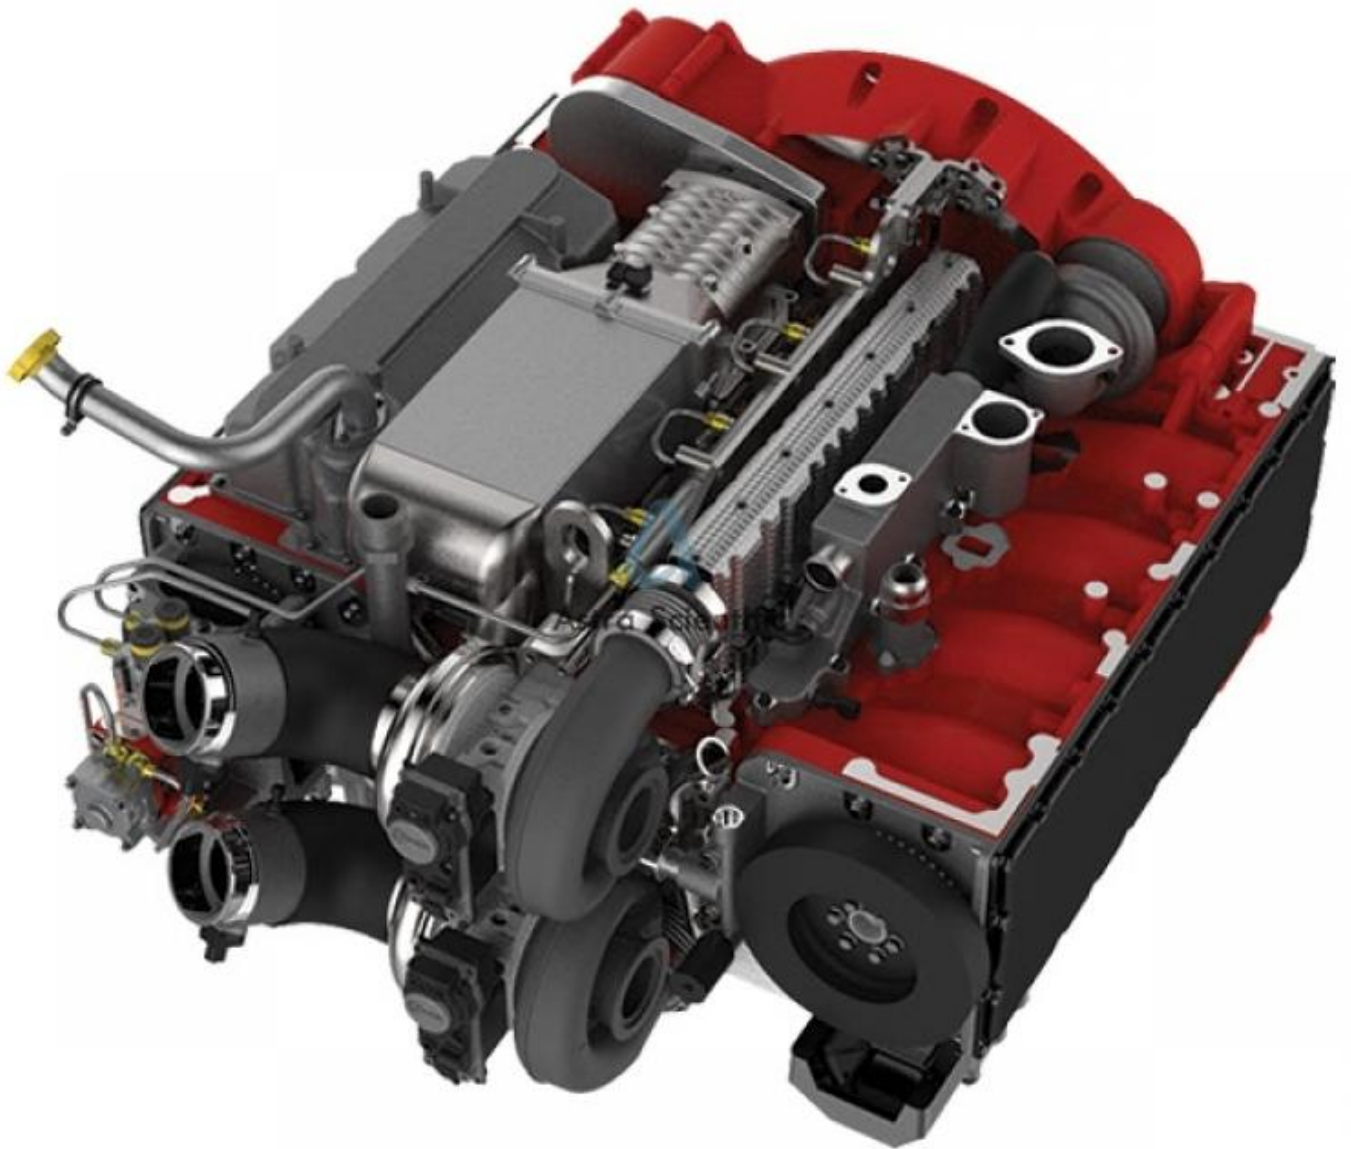

**Product Name :**  
Opposed Piston Engine

**Product Code :**  
ASTRALAB-SUPPLYA21093

**Description :**

Opposed Piston Engine

**Technical Specification :**

Single-body carburettor.

Ignition with magneto.

Operated: Electrically (Motor 230 V).

Air cooling Gear distribution with camshaft in the crankcase.

Lycoming/Piaggio/Continental 6-opposed cylinders engine.

Equipment Layout: On Stand with Wheels