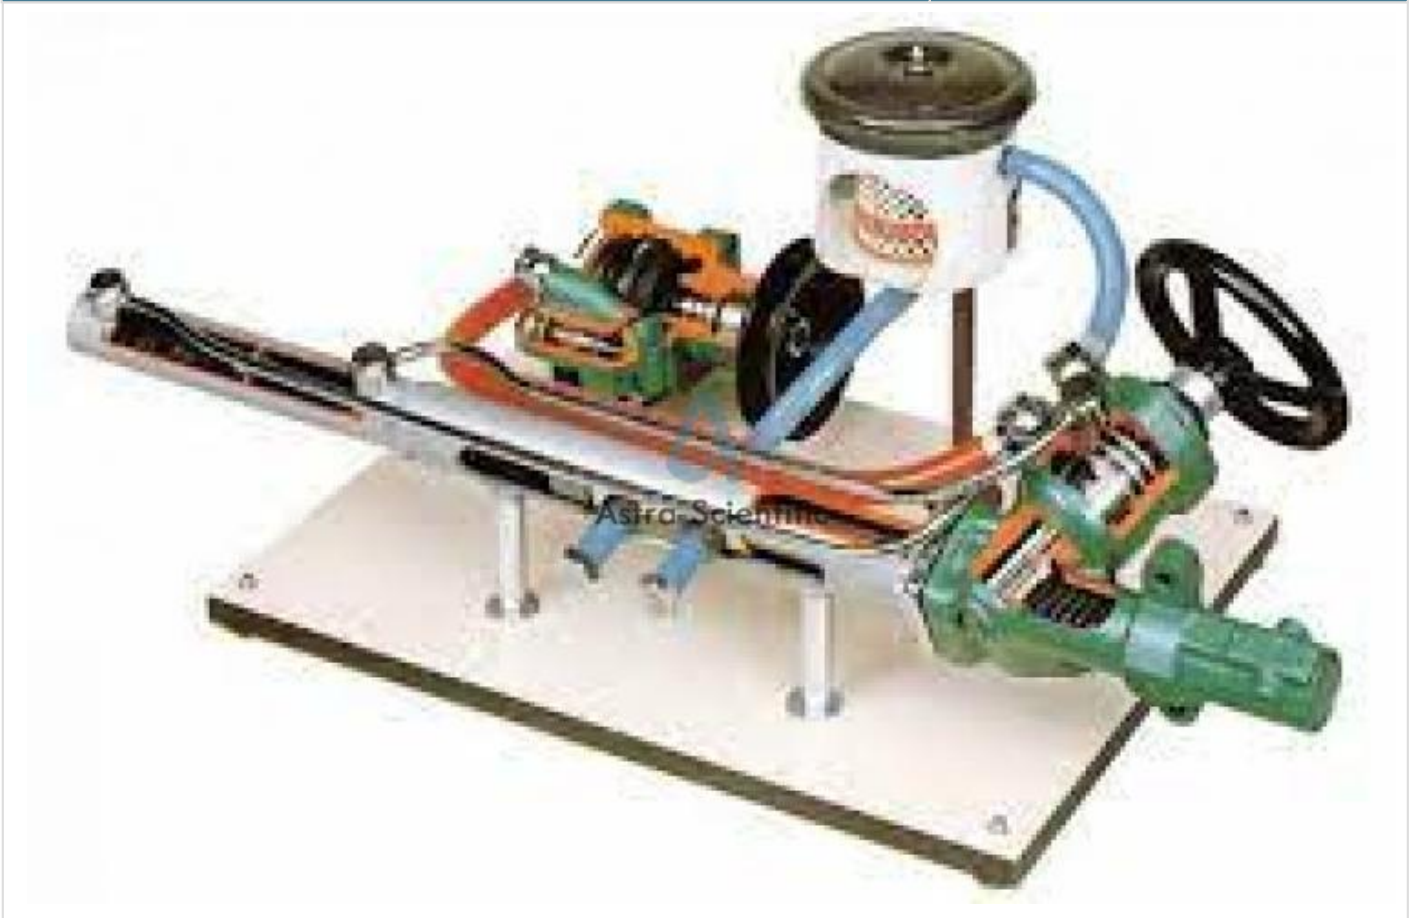

Product Name :
Cutaway Electric Assist Power Steering Module

Product Code :
SS3

Description :

Cutaway Electric Assist Power Steering Module, We are manufacturer, supplier, exporter and solution provider in quality Cutaway Electric Assist Power Steering Module

Technical Specification :

The EC-140-15, Cutaway Electric Assist Power Steering Module, allows the student to understand the basics of an electric assist power steering as used in today's vehicles. It has...