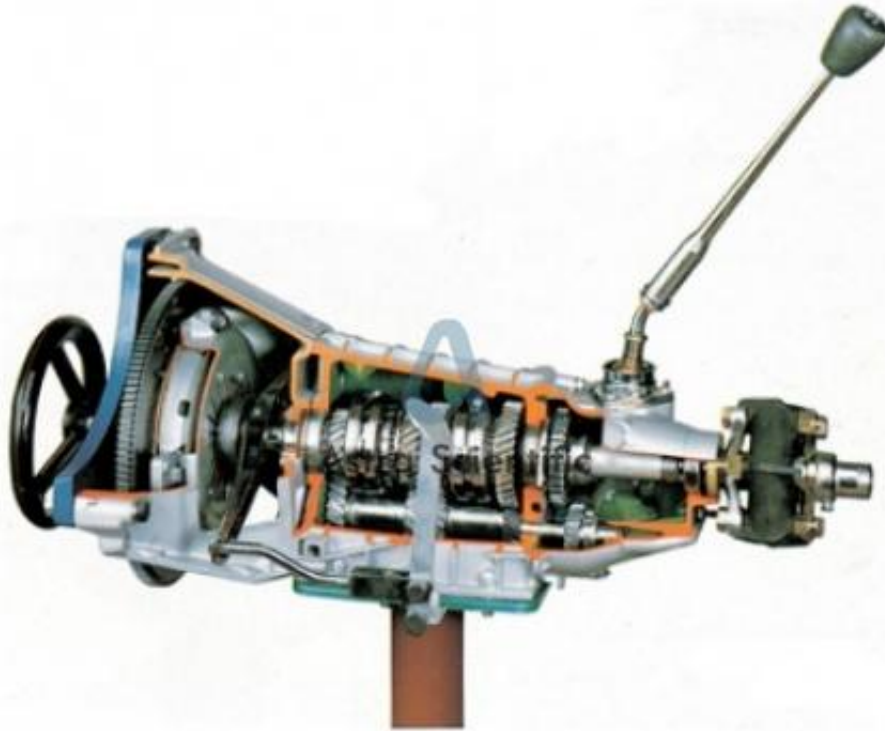

**Product Name :**  
Gearbox With Clutch System Model & Steering Gear Trainer

**Product Code :**  
AEE082AST

**Description :**

Gearbox With Clutch System Model & Steering Gear Trainer

**Astra Scientific**