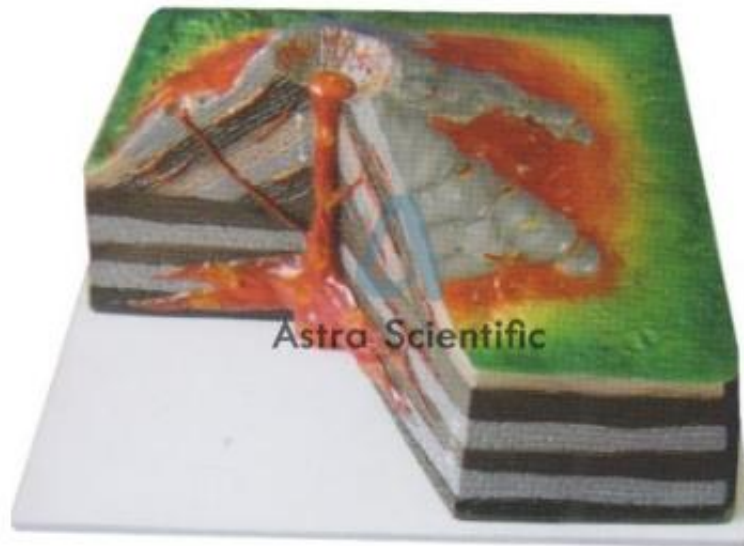

Product Name :
Volcano Model

Product Code :
GEOGRAPHYSUK-AS10LAB003

Description :

Volcano Model

Technical Specification :

It is securely mounted on a sturdy base.

A truly realistic representation, the handpainted resin model features a vertical section for students to view the path that magma takes on its upward course through the volcano.