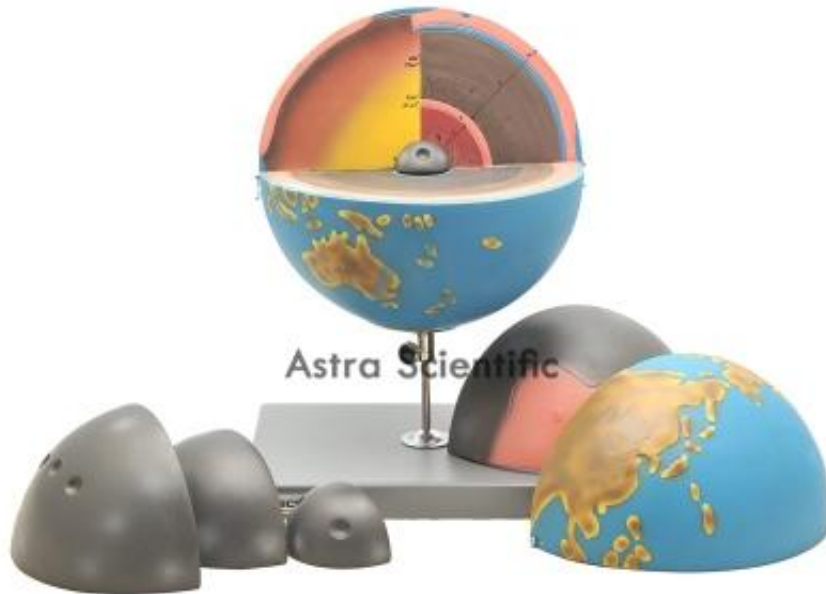

Product Name :
Globe Model of Earth

Product Code :
GEOGRAPHYSUK-AS10LAB002

Description :

Globe Model of Earth

Technical Specification :

Showing the layers inside the Earth with 7 detachable parts showing the interiors of Earth.

When layers one by one are removed you can find the periphery of each layers.

When upper crust is removed, inner core with layers can be seen.

Different colours for different layers.

www.astrascientific.com, **Email:** info@astrascientific.com