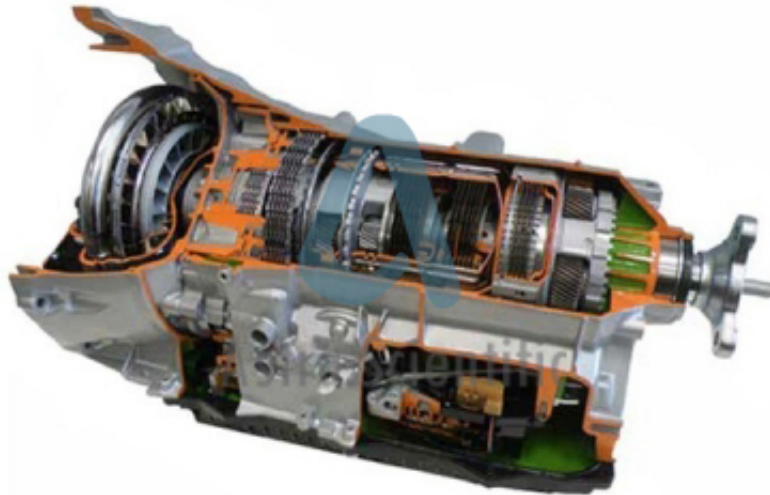

Product Name :
Astra Scientific Cut Model of Automatic Transmission System

Product Code :
AutomobileLab0005

Description :

Astra Scientific Cut Model of Automatic Transmission System

Technical Specification :

The cut-away of an automatic transmission. This cut-away is carefully sectioned for training purposes. A hydraulic automatic transmission consists of the following parts: torque converter, planetary gear set, clutches and bands, and hydraulic and lubricating oil. Colors are used to differentiate between parts. Many parts have been chromium plated and galvanized for a longer life.

The model is made out of full size original used automatic transmission of a car; the transmission will be suitably sectioned to show the internal details, of gear mechanism of forward and reverse speeds. The automatic shifting of the gears can be explained using this model clearly.

mechanisms. All the hardware's and gears will be suitably electroplated.

FEATURES:

- The model will be mounted on to a tubular frame
- The model is made out of full size original used automatic transmission of a car;
- Colors code for easy identification of different systems and mechanisms